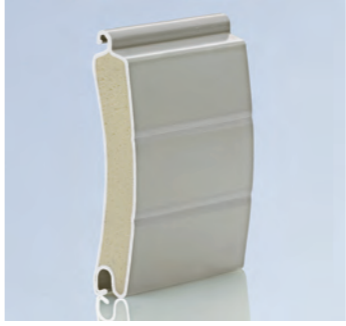

Available garage door colours.

Aluminium profile, **type CD 77**, Resident, Detolux and Vertico

01 white	02 light grey	03 brown	04 alu-metallic
11 light beige	16 purple red	31 fir green	32 cream white
35 greyaluminium	54 golden oak	79 steel blue	80 anthracite grey