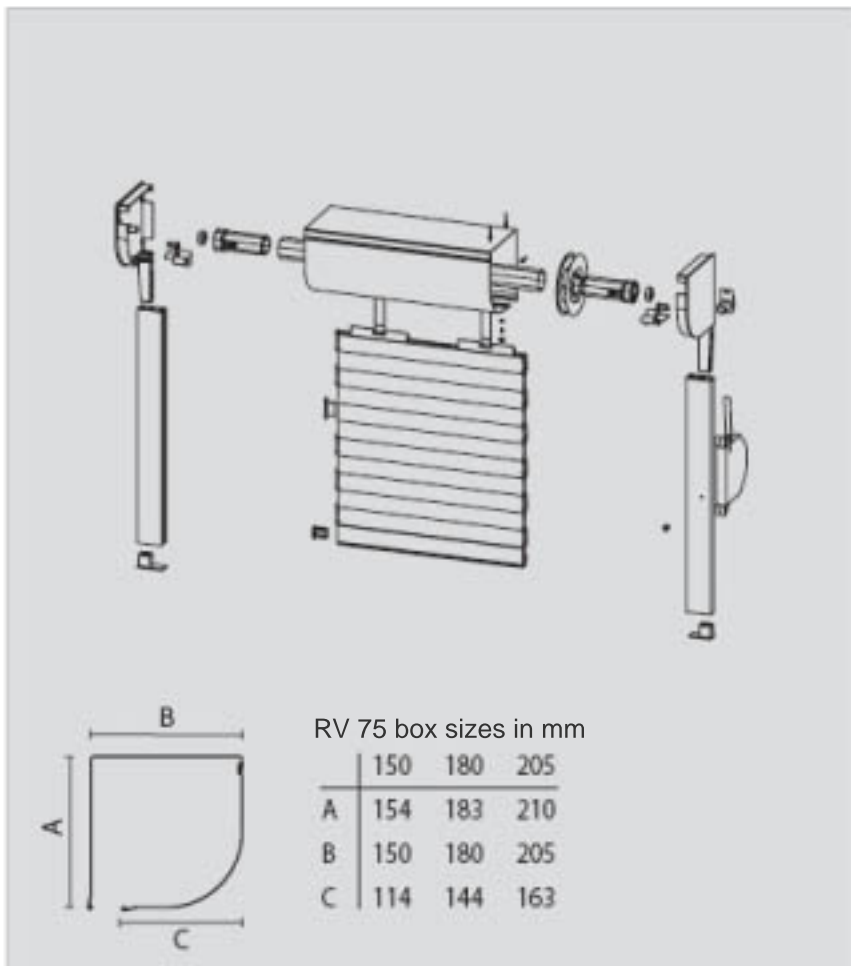

## Applicable roller-type shutter staffs

---

**PVC**

Roller-type shutter  
tank from PVC

**ALU**

Roller-type shutter  
tank from aluminum

Maximal Partico totalhöjd inkl. box

Profil	Box	ø 40 mm	ø 60 mm
<b>CD 137</b>	150	190 cm	175 cm
	180	300 cm	285 cm
	205	410 cm	370 cm
<b>CD 135</b>	150	245 cm	205 cm
	180	340 cm	310 cm
	205	440 cm	405 cm
<b>Z 38</b>	150	190 cm	175 cm
	180	300 cm	285 cm
	205	400 cm	370 cm

Applicable drive-seemed and final staffs

H 25

HS 25

HW 25

HU 25

**AEG 36**

Employment with the profiles CD 137, CD 135 and PVC profile Z 38

**AEG 51**