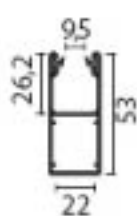

## Applicable roller-type shutter staffs

---

**PVC**

Roller-type shutter  
tank from PVC

**ALU**

Roller-type shutter  
tank from aluminum

Maximal Partico totalhöjd inkl. box

Profil	Box	ø 40 mm	ø 60 mm
<b>CD 137</b>	150	190 cm	175 cm
	180	300 cm	285 cm
	205	410 cm	370 cm
<b>CD 135</b>	150	245 cm	205 cm
	180	340 cm	310 cm
	205	440 cm	405 cm
<b>Z 38</b>	150	190 cm	175 cm
	180	300 cm	285 cm
	205	400 cm	370 cm

Applicable drive-seemed and final staffs

H 25

HS 25

HW 25

HU 25

**AEG 36**

Employment with the profiles CD 137, CD 135 and PVC profile Z 38

**AEG 51**