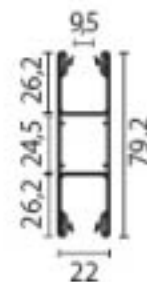

## Applicable roller-type shutter staffs

---

**PVC**

Roller-type shutter  
tank from PVC

**ALU**

Roller-type shutter  
tank from aluminum

Maximal Partico totalhöjd inkl. box

Profil	Box	ø 40 mm	ø 60 mm
<b>CD 137</b>	150	190 cm	175 cm
	180	300 cm	285 cm
	205	410 cm	370 cm
<b>CD 135</b>	150	245 cm	205 cm
	180	340 cm	310 cm
	205	440 cm	405 cm
<b>Z 38</b>	150	190 cm	175 cm
	180	300 cm	285 cm
	205	400 cm	370 cm

Applicable drive-seemed and final staffs

H 25

HS 25

HW 25

HU 25

**AEG 36**

Employment with the profiles CD 137, CD 135 and PVC profile Z 38

**AEG 51**