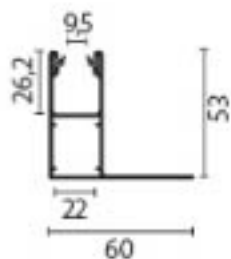

Maximal Partico totalhöjd inkl. box

Profil	Box	ø 40 mm	ø 60 mm
CD 137	150	190 cm	175 cm
	180	300 cm	285 cm
	205	410 cm	370 cm
CD 135	150	245 cm	205 cm
	180	340 cm	310 cm
	205	440 cm	405 cm
Z 38	150	190 cm	175 cm
	180	300 cm	285 cm
	205	400 cm	370 cm

Applicable drive-seemed and final staffs

H 25

HS 25

Employment with the profiles CD 137, CD 135 and PVC profile Z 38

Employment with the profiles CD 150, CD 150 ultra, CD 540 steel section, CD 40, CD 40/E