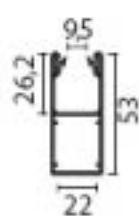

## Applicable roller-type shutter staffs

---

**PVC**

Roller-type shutter  
tank from PVC

**ALU**

Roller-type shutter  
tank from aluminum

Maximal Partico totalhöjd inkl. box

Profil	Box	ø 40 mm	ø 60 mm
<b>CD 137</b>	150	190 cm	175 cm
	180	300 cm	285 cm
	205	410 cm	370 cm
<b>CD 135</b>	150	245 cm	205 cm
	180	340 cm	310 cm
	205	440 cm	405 cm
<b>Z 38</b>	150	190 cm	175 cm
	180	300 cm	285 cm
	205	400 cm	370 cm

Applicable drive-seemed and final staffs

H 25

HS 25

HW 25

HU 25

**AEG 36**

Employment with the profiles CD 137, CD 135 and PVC profile Z 38

**AEG 51**