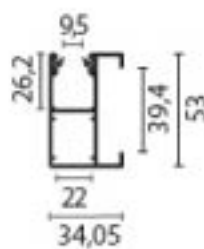

Maximal Partico totalhöjd inkl. box

Profil	Box	ø 40 mm	ø 60 mm
CD 137	150	190 cm	175 cm
	180	300 cm	285 cm
	205	410 cm	370 cm
CD 135	150	245 cm	205 cm
	180	340 cm	310 cm
	205	440 cm	405 cm
Z 38	150	190 cm	175 cm
	180	300 cm	285 cm
	205	400 cm	370 cm

Applicable drive-seemed and final staffs

H 25

HW 25

Employment with the profiles CD 137, CD 135 and PVC profile Z 38

Employment with the profiles CD 150, CD 150 ultra, CD 540 steel section, CD 40, CD 40/E