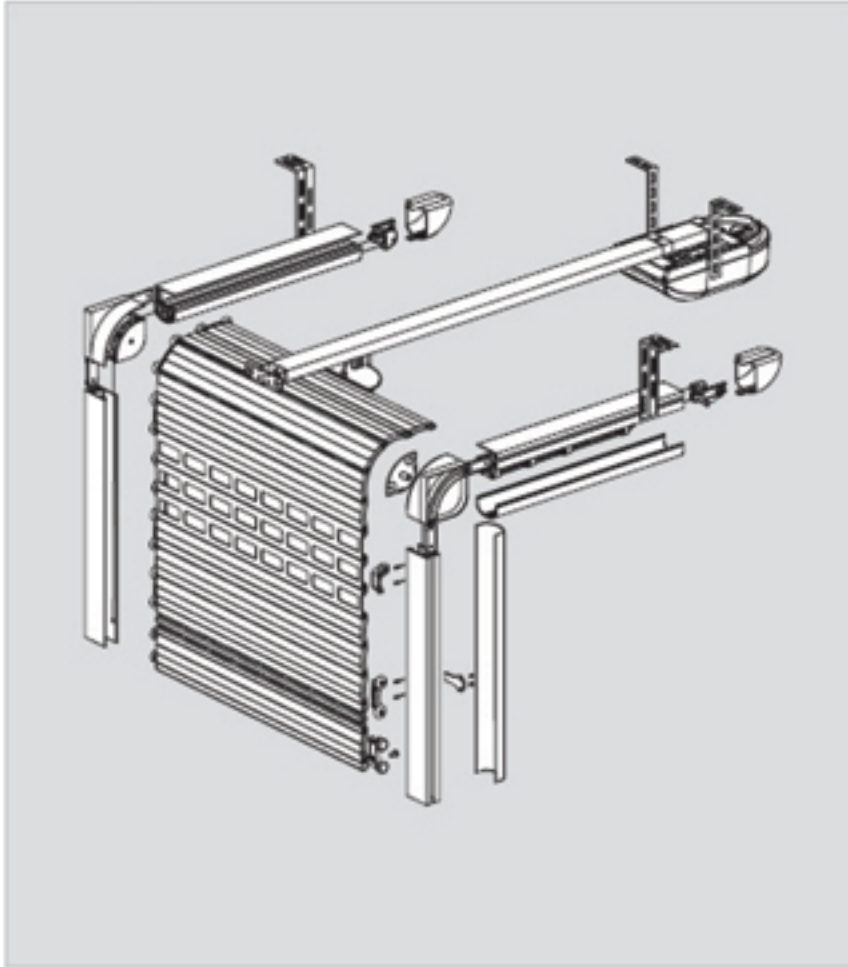

Standard Version

CD 77 slat with 78.5 mm covered surface area

The high quality aluminum slats are supplied with "quiet-running roller locking devices". The door rolls gently during opening and closing over the special rollers. With SOFT motion and SOFT stop functions.

Components

Detolux overhead door operator. Central comfort operator with toothed drive belt and integrated radio control

Detolux garage doors outfitted with standard radio remote control

Detolux garage doors outfitted with standard hindrance detection.

Detolux garage doors outfitted with standard SOFT motion and SOFT stop functions

Ventilation slat CD 79 is included in the standard package.

Applicable Guide Channels and Endslats

DT 53/W

Guide channel for horizontal installations

DT 53/WA

Guide channel covers for DT 53/W. Included in standard package

DT 53/S

Guide channel for vertical installations

DT 53/SA

Guide channel covers for DT 53/S. Not included in standard package. Available for an extra charge