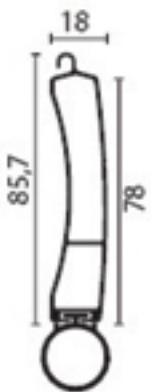

DT 53/WA

Guide channel covers for DT 53/W. Included in standard package

DT 53/S

Guide channel for vertical installations

DT 53/SA

Guide channel covers for DT 53/S. Not included in standard package. Available for an extra charge

AEG/DW

Aluminum endslat, extruded, synthetic astragal

CD 79/R

Ventilation slat, extruded, meets legally prescribed forced air circulation regulations. Included in the standard package.