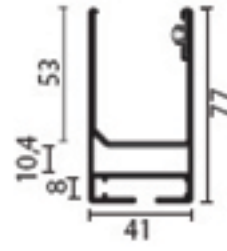

Detolux garage doors outfitted with standard SOFT motion and SOFT stop functions

Ventilation slat CD 79 is included in the standard package.

Applicable Guide Channels and Endslats

DT 53/W

Guide channel for horizontal installations

DT 53/WA

Guide channel covers for DT 53/W. Included in standard package

DT 53/S

Guide channel for vertical installations

DT 53/SA

Guide channel covers for DT 53/S. Not included in standard package. Available for an extra charge