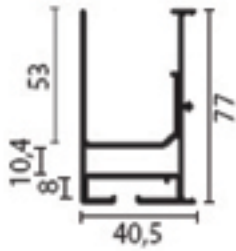

DT 53/W

Guide channel for horizontal installations